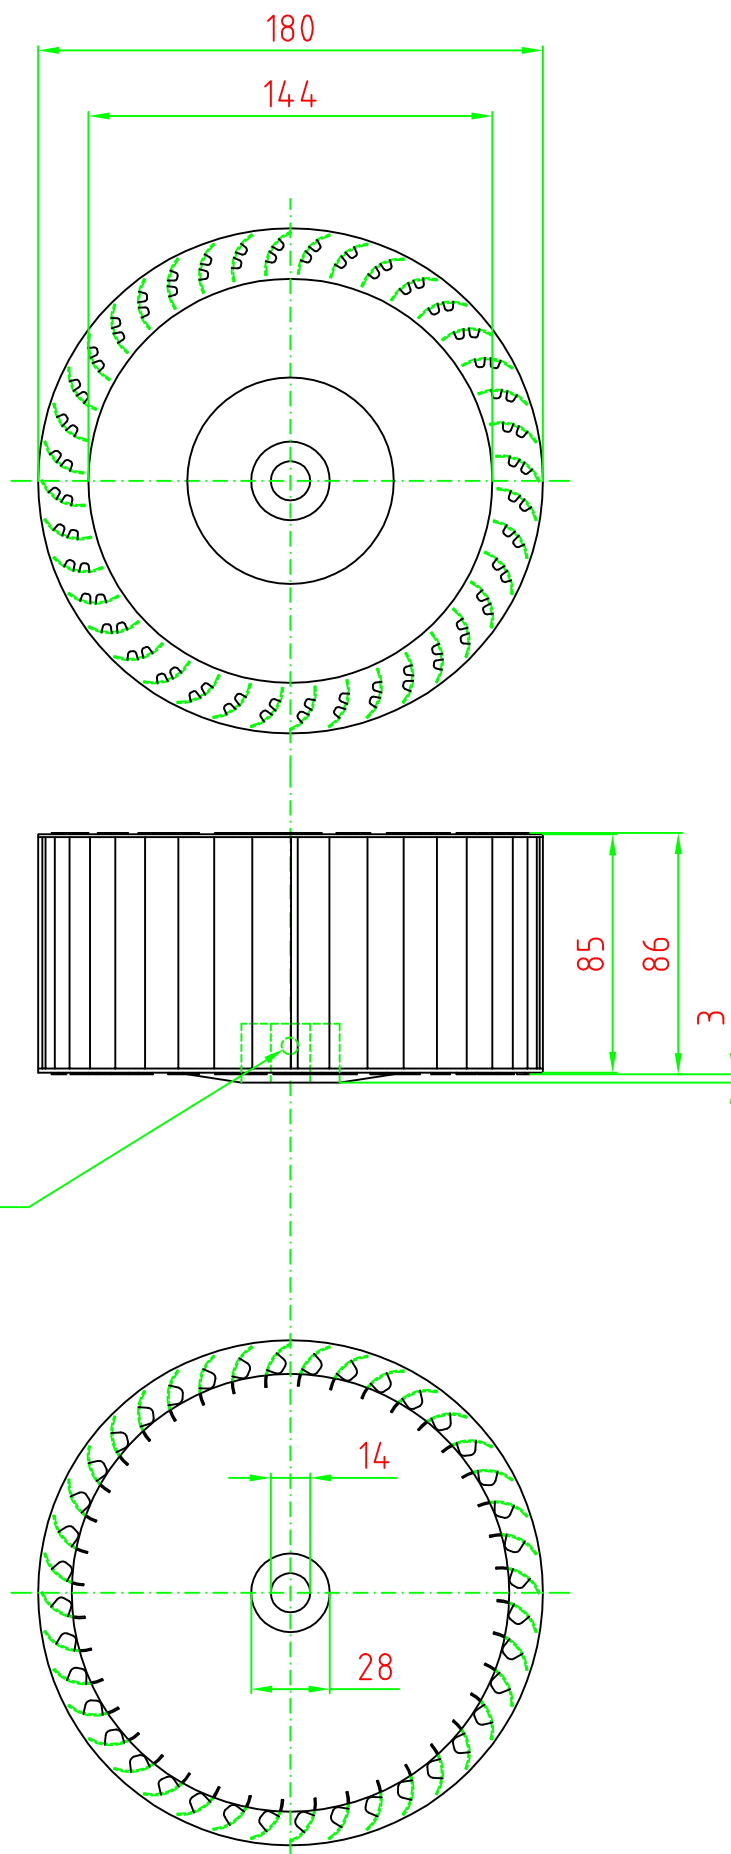

N552 impeller

All the dimensions are showed in mm - Non committal
measure - MISTRAL ASPIRATORI-VENTILATORI s.r.l.
reserves the right to modify the dimensions without notice